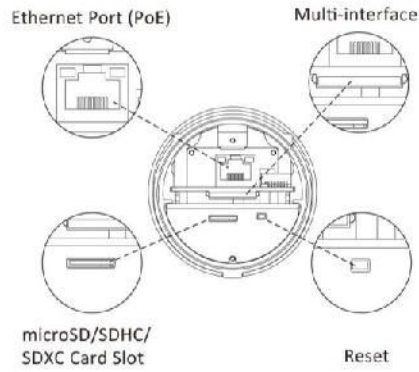

H.265+ Mini Bullet Network Camera

Structure Diagrams

Units: mm

Accessories Support

A01 Pole Mount

Weight: 720g
Dimensions: 170*51.5*152.6mm

A02 Internal Corner Bracket

Weight: 540g
Dimensions: 170*23.2*205.3mm

A03 External Corner Bracket

Weight: 900g
Dimensions: 170*152.6*76.3mm

A63 Junction Box

Weight: 620g
Dimensions: 134*127*40mm