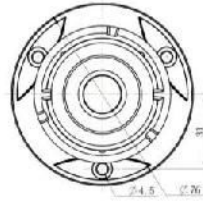

H.265+ Mini Bullet Network Camera

Structure Diagrams

Units: mm

Accessories Support

A01 Pole Mount

Weight: 720g
Dimensions: 170*51.5*152.6mm

A02 Internal Corner Bracket

Weight: 540g
Dimensions: 170*23.2*205.3mm

A03 External Corner Bracket

Weight: 900g
Dimensions: 170*152.6*76.3mm

A63 Junction Box

Weight: 620g
Dimensions: 134*127*40mm