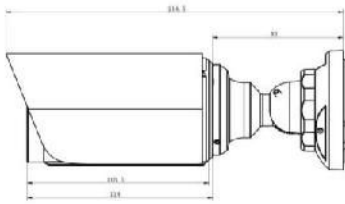

H.265+ Mini Bullet Network Camera

Structure Diagrams

Units: mm

Accessories Support

A01 Pole Mount

Weight: 720g
Dimensions: 170*51.5*152.6mm

A02 Internal Corner Bracket

Weight: 540g
Dimensions: 170*23.2*205.3mm

A03 External Corner Bracket

Weight: 900g
Dimensions: 170*152.6*76.3mm

A63 Junction Box

Weight: 620g
Dimensions: 134*127*40mm