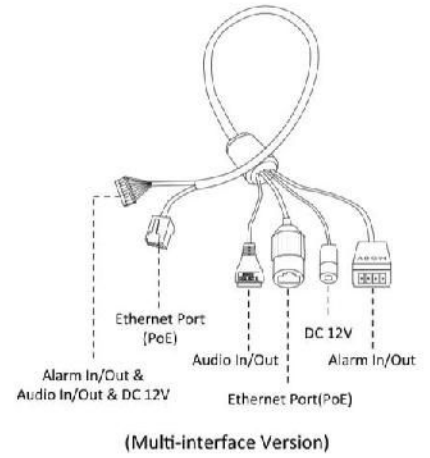

H.265+ Mini Bullet Network Camera

Structure Diagrams

Units: mm

Accessories Support

A01 Pole Mount

Weight: 720g
Dimensions: 170*51.5*152.6mm

A02 Internal Corner Bracket

Weight: 540g
Dimensions: 170*23.2*205.3mm

A03 External Corner Bracket

Weight: 900g
Dimensions: 170*152.6*76.3mm

A63 Junction Box

Weight: 620g
Dimensions: 134*127*40mm