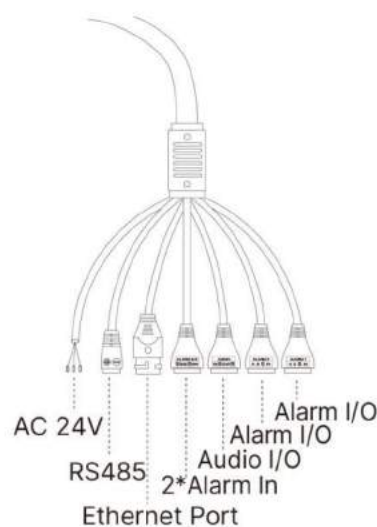

Structure Diagrams