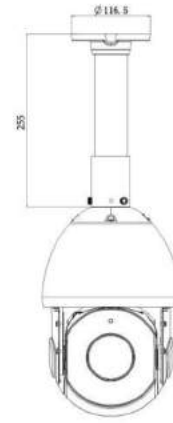

Structure Diagrams

H265+ 42X Speed Dome Network Camera

Structure Diagrams

Wall Mount

Ceiling Mount

Units: mm

Accessories Support

A01 Pole Mount

Weight: 720g
Dimensions: 170*51.5*152.6mm

A03 External Corner Bracket

Weight: 900g
Dimensions: 170*152.5*76.3mm

A41 Wall Mount

Weight: 400g
Dimensions: 200*129*100mm

A42 Pendant Mount

Weight: 650g
Dimensions: 116.5*255mm

A42-L Extension Lever

Weight: 325g
Dimension: 57*255mm

A43 Junction Box

Weight: 1000g
Dimensions: 195*164*80mm