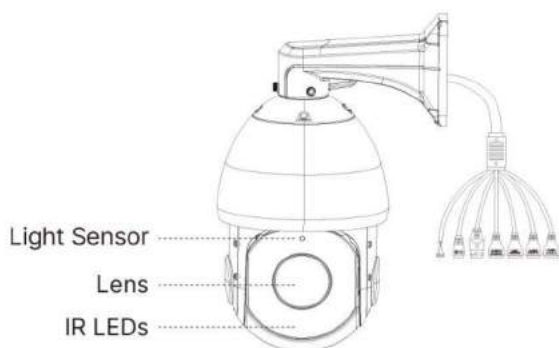

Structure Diagrams