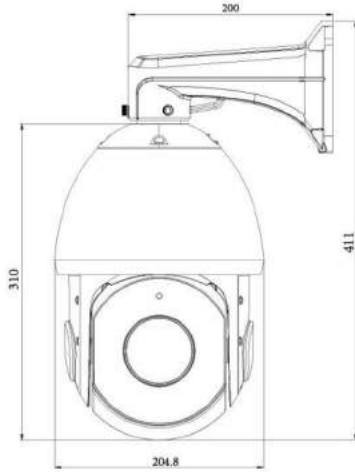

Structure Diagrams

H265+ 42X Speed Dome Network Camera

Structure Diagrams

Wall Mount

Ceiling Mount

Units: mm

Accessories Support

A01 Pole Mount

Weight: 720g
Dimensions: 170*51.5*152.6mm

A03 External Corner Bracket

Weight: 900g
Dimensions: 170*152.5*76.3mm

A41 Wall Mount

Weight: 400g
Dimensions: 200*129*100mm

A42 Pendant Mount

Weight: 650g
Dimensions: 116.5*255mm

A42-L Extension Lever

Weight: 325g
Dimension: 57*255mm

A43 Junction Box

Weight: 1000g
Dimensions: 195*164*80mm